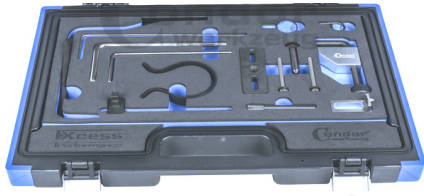

122 €

BGS8978 Peugeot / Citroën 1,0 / 1,2 Vti.EBO(ZMZ),EB0, EB0F,EB2,EB2D,EB2DT,E B2DTS,EB2F,EB2M,HMT,H MU,HMV,HMW,HMY,HMZ,H MZ,HNY,HNZ

8 €

PSA2 PSA 1.4 and 1.6 L Hdi OEM 0194C,0194A,0178D, 0194B,0187B,0189B,0132AB Ford 1.4-1.6L F6JA,F6JB, F6JC,F6JD,G8DA,G8DB,G8D C,G8DD,G8DE,G8DF,GPDA,G PDB,GPDC,HHDA,HHDB,HHJ A,HHJB,HHJC,HHJD,HHJE,HH JF,MTDA,TZJB,UBJA,DV4TD, DV4TED4,DV6TED4,DV6ATE D4,F6JA,F6JB,Y6,8HY,1KRFE, 2WZTV,1NDTV,D4164T

8 €

PSA3 Vliegwieltblokkeerblokketool / Bloque-volant moteur RFU-RFW-RGX-XUD7-XUD9-XUD7TE-XUD9Y XUD9A OEM ref 153A | 6012T | Facom D86 | 9765.54.

198 €

PSA4 Master set Citroën: AX, Berlingo,BX,C5,C15,C25, Dispatch, Evasion, Jumper,Jumpy,Relay,Saxo, Synergie,Visa,Xsara,Xantia,XM,XJR ZX, etc.- Peugeot: 106,205,306,405 406, 605, 806, J5,Boxer, Expert, Partner,Solara,Talbot Expres,Talbot Horizon, Benzine/essence: 1.9-1.1- 1.6-1.8-1.9-2.0-2.2 16V-Turbo Diesel: 1.4-1.5-1.7-1.8-1.9-2.1-2.5D/ TD / TDI - 1.4 - 1.6 - 2.0 - 2.2 HDI Fiat,Ford,Nissan,Renault,Toyota etc

172 €

24 €

PSA5 MINI / PSA 1,6 Diesel W16D16-W16D16UO/ 9HZ/9HX/ 9HY-(DV6TED4) **MINI** / MINI Clubman, R55/R56/R57. **Citroën** C2/C3/C4/C5/Grand Picasso-Berlingo (MK3) Xsara Picasso - **Peugeot** 206cc /207 207cc/1007/307/308/308cc/3008/5008 / Partner MK3

PSA6 Citroën/Fiat/Peugeot 2.0 & 2.2L DW10 / DW12 Diesel dubbele nokkenas / double arbre à cames Citroën C4,C5,C6,C8, DS4, Berlingo,C-Crosser, Dispatch, Evasion, Jumper,Jumpy,Relay, Picasso, Grand Picasso, Synergie, Xantia. Peugeot 206,306,307,308,406,407, 508,607,806,807,3008, 4007,5008,Boxer,Expert,RCZ / Fiat Ducato, Scudo, Ulysse Motorcodes:DW10, DW12M, RH,4H

8 €