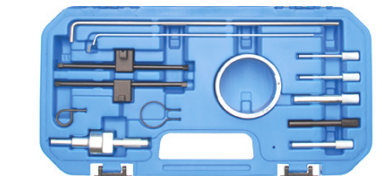

91 €

PSA7 PSA 1.8/2.0L C5 1.8/2.0 Hpi (02-05) Xsara&Picasso 1.8/2.0 16V- 406 1.8 16V-807 2.0 16V. Mot. 6FZ (EW7J4)-FRN EW10J4/L4/5-RLZ-EW10D