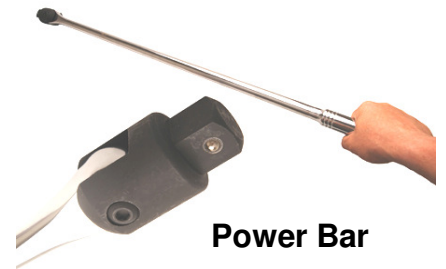

Power Bar
BGS9880 3/8" 450mm 16 €
BGS267 1/2" 630mm 25 €
BGS283 3/4" 630mm 32 €
New K6113 3/4" 1m 47 €
BGS376 1" 1000mm 78 €

65 € BGS232 3/4" ratel / cliquet

BGS263 3/4" Schuifhendel / T coulissant 21 €
770-S3 idem ELORA GERMANY 36 €