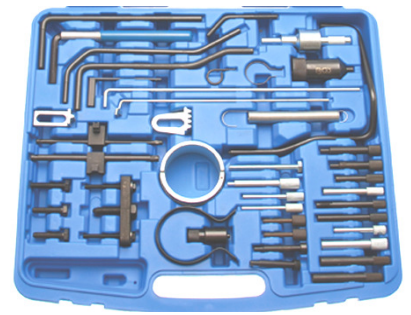

198 €

PSA4 Master set Citroën: AX, Berlingo,BX,C5,C15,C25, Dispatch, Evasion, Jumper,Jumpy,Relay,Saxo, Synergie,Visa,Xsara,Xantia,XM,XJR ZX, etc.- Peugeot: 106,205,306,405 406, 605, 806, J5,Boxer, Expert, Partner,Solara,Talbot Expres,Talbot Horizon, Benzine/essence: 1.9-1.1- 1.6-1.8-1.9-2.0-2.2 16V-Turbo Diesel: 1.4-1.5-1.7-1.8-1.9-2.1-2.5D/ TD / TDI - 1.4 - 1.6 - 2.0 - 2.2 HDI Fiat,Ford,Nissan,Renault,Toyota etc