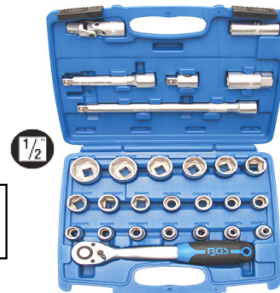

BGS2434 1/2 10 St./Pcs.

3/8 --> 15/16 **21 €**

New

BGS1107 3/4

7/8" --> 2"
12 Kant / Pans

231 €

BGS2216 1/2 27 St./Pcs.

5/16 --> 1 1/4 **90 €**