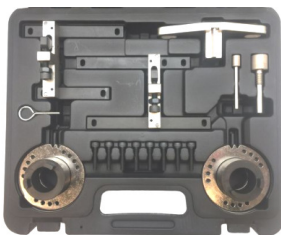

297 €

FORD4 Ford 1.0L 3-Cyl. Ecoboost M1DD/M1JA/M1JC/M1JE/ M1JH/M1JJ M1DA/M2DA/M2DB/M2DC/SFDB/SFJ A/SFJB/SFJC/SFJD