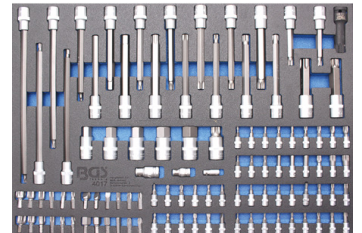

BGS4017 FOAM MODUL 104 ST.
PCS. 1/4 - 1/2 TX & TTX T8 -->
T70 / IN 5 --> 24 / XZN 8 --> 18 /
Plat - PH - PZ - Ribe 9-10.
Bitshouders - Porte-bits 1/4-3/8-1/2
199 €